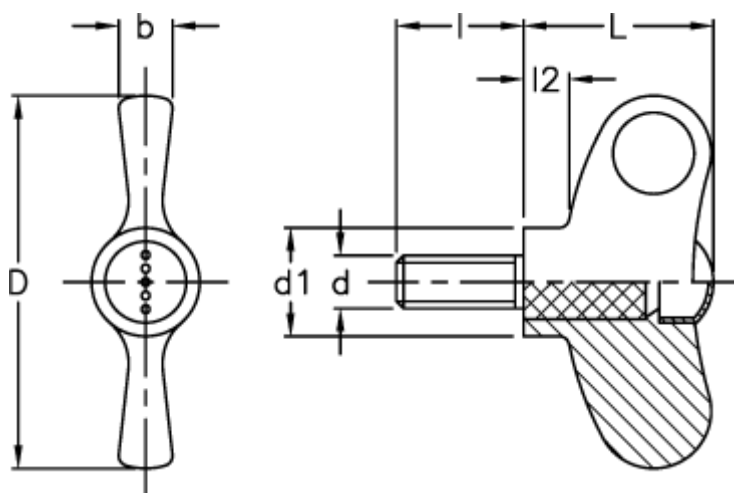

Data Sheet

Article number: 23052238562

Description: E+G Wing screw
EWN.70 p-M10x20-C2, orange cap

Measures

b	= 10
D	= 70
d1	= 20.0
d 6g	= M10
l	= 20
L	= 36
l2	= 8.0